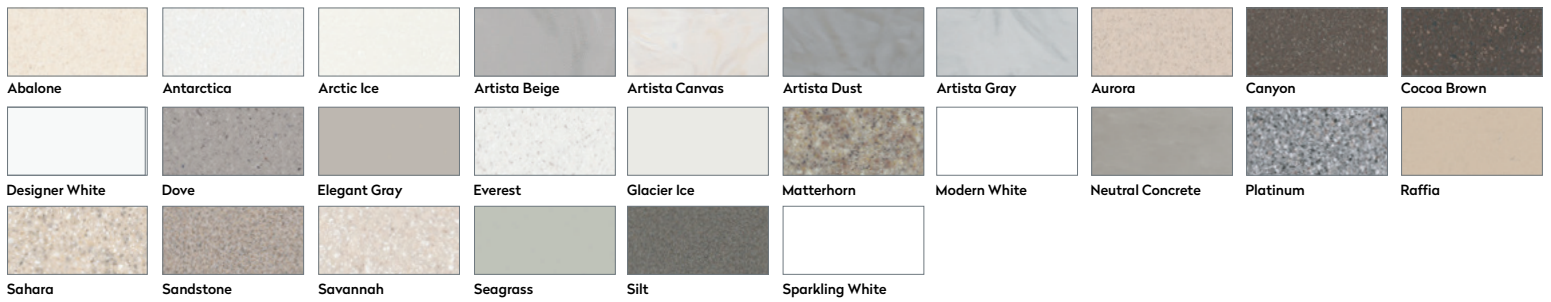

**UNION SQUARE
VINTAGE WOOD CO**

...and so much more

Corian Solid Surface

www.unionsquarevintagewood.com

UNION SQUARE VINTAGE WOOD CO

CORIAN SOLID SURFACE
can be whatever you imagine
it can be. Undulating, virtually
seamless, organic shapes,
bold effects of color and
translucency.

PRICE GROUP 1

PRICE GROUP 2

PRICE GROUP 3

PRICE GROUP 4

If you can dream it, you can create it with the wide range of Corian solid surface colors. Visit our website for our full range.

UNION SQUARE VINTAGE WOOD CO