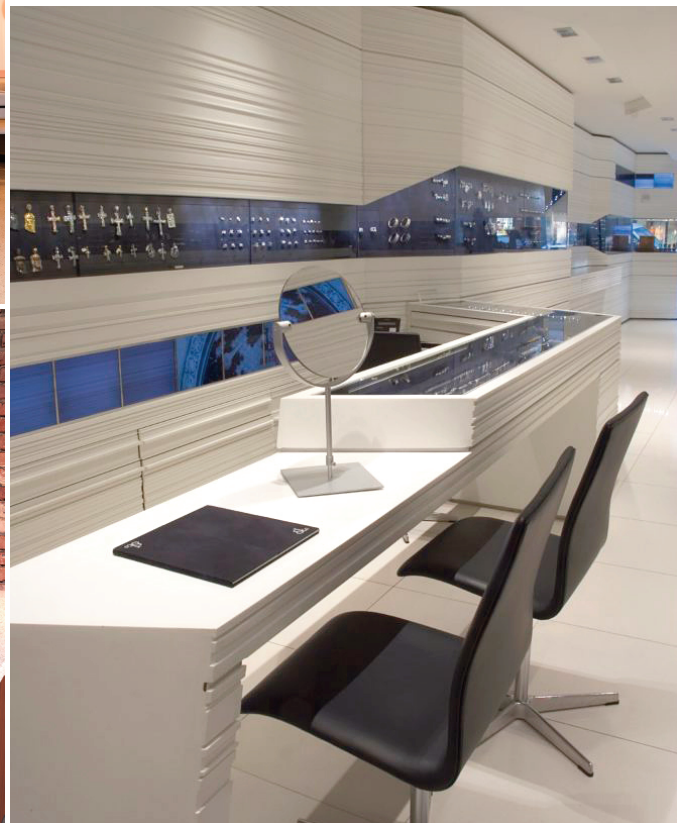

UNION SQUARE VINTAGE WOOD CO

Corian Solid Surface

- CLIENTS**
- Restaurants
 - Retail stores
 - Shopping malls
 - Condo buildings
 - Hotels
 - Stadium pro shops
 - Hospitals
 - Colleges
 - Museums
 - Offices