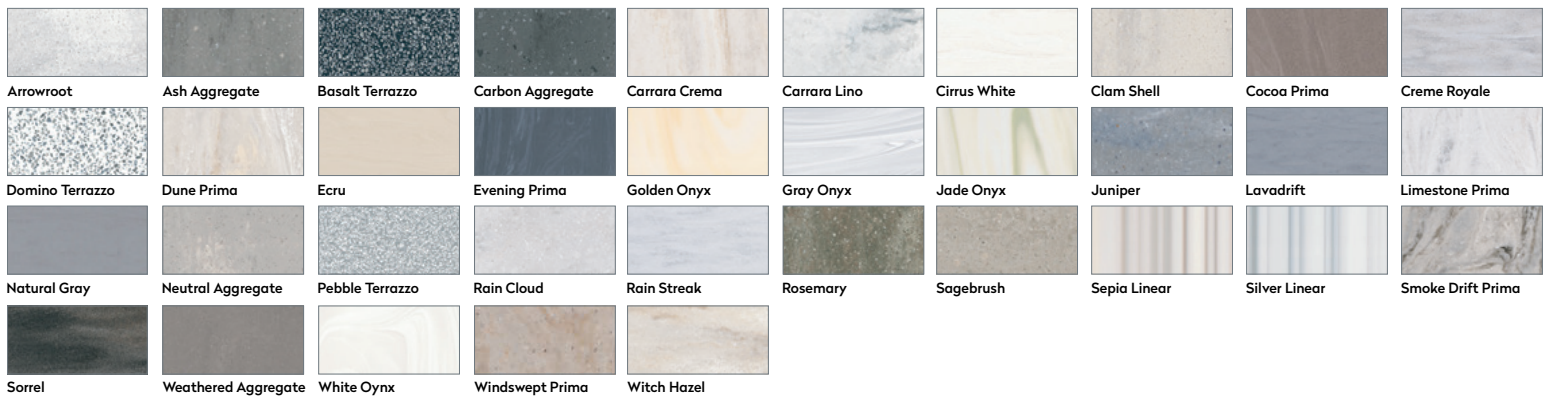

PRICE GROUP 1

PRICE GROUP 2

PRICE GROUP 3

PRICE GROUP 4

If you can dream it, you can create it with the wide range of Corian solid surface colors. Visit our website for our full range.

UNION SQUARE VINTAGE WOOD CO