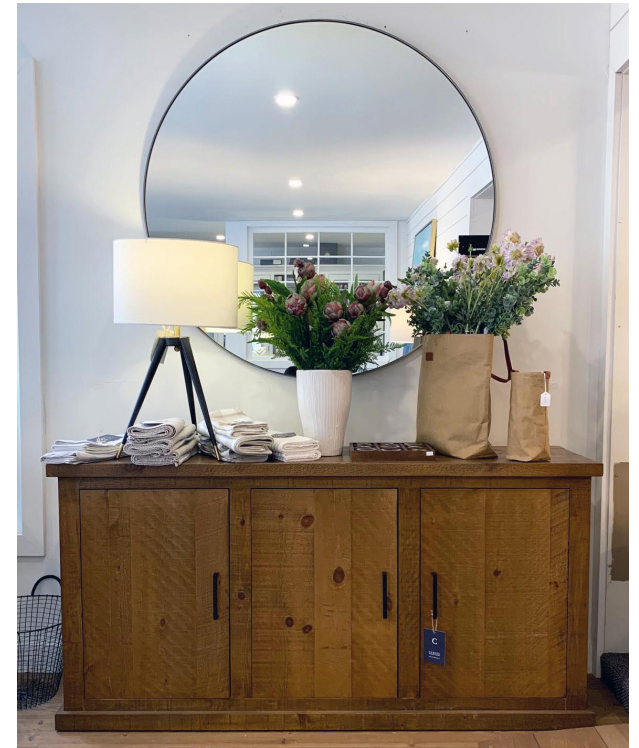

**PHSU
CAMBRIDGE**
Side Bookcase with crown
and adjustable shelves
28 1/2" W x 14 3/4"D x 71"H

**4SBOP
VICTORIA**
Open Stepback Buffet
10 1/2" Shelf depth
84 1/2" W x 19 3/8"D x 84"H

ORDER IN THE HOUSE

**3SBOP
SUGAR HILL**
Open Stepback Buffet
10 1/2" Shelf depth
65 1/2" W x 19 3/8"D x 84"H

82SHB
BANFF
 Media Sideboard
 82"W x 19"D x 32"H

LCB
VICTORIA
 Long Country Buffet
 One fixed shelf behind the doors
 81 1/2"W x 19 3/8"D x 36"H

MODERN TO RETRO SIDEBOARDS

FAIRHURST
 Sideboard
 68"W x 15"D x 32" H
 Integrates perfectly with the
 Lakeside Collection

BLTV
BROME LAKE
 TV Stand with adjustable shelves
 60"W x 18"D x 30"H

CONSOLES & MORE

WCZ
BROME LAKE
Credenza with full extension drawers
57"W x 16"D x 39"H

GRST
CAMBRIDGE
Console Table with 3" tapered legs
60"W x 18"D x 30"H

ANCT
SUGAR HILL
Console with 5" turned legs
72"W x 18"D x 30"H

4TV
CAMBRIDGE
TV Stand
2 adjustable shelves per section
82"W x 19"D x 24"H

BFT
BROME LAKE
Sideboard
44 1/2"W x 19 3/8"D x 36"H

BCOT
CAMBRIDGE
Hall Table with drawers
on full extension tracks in Birch
72"W x 14"D x 30"H