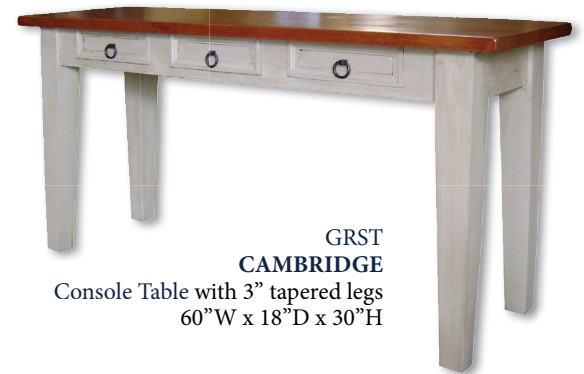

**PHSU
CAMBRIDGE**
Side Bookcase with crown
and adjustable shelves
28 1/2" W x 14 3/4"D x 71"H

**4SBOP
VICTORIA**
Open Stepback Buffet
10 1/2" Shelf depth
84 1/2" W x 19 3/8"D x 84"H

ORDER IN THE HOUSE

**3SBOP
SUGAR HILL**
Open Stepback Buffet
10 1/2" Shelf depth
65 1/2" W x 19 3/8"D x 84"H

82SHB
BANFF
 Media Sideboard
 82"W x 19"D x 32"H

LCB
VICTORIA
 Long Country Buffet
 One fixed shelf behind the doors
 81 1/2"W x 19 3/8"D x 36"H

MODERN TO RETRO SIDEBOARDS

FAIRHURST
 Sideboard
 68"W x 15"D x 32" H
 Integrates perfectly with the
 Lakeside Collection

BLTV
BROME LAKE
 TV Stand with adjustable shelves
 60"W x 18"D x 30"H

CONSOLES & MORE

WCZ
BROME LAKE
Credenza with full extension drawers
57"W x 16"D x 39"H

GRST
CAMBRIDGE
Console Table with 3" tapered legs
60"W x 18"D x 30"H

ANCT
SUGAR HILL
Console with 5" turned legs
72"W x 18"D x 30"H

4TV
CAMBRIDGE
TV Stand
2 adjustable shelves per section
82"W x 19"D x 24"H

BFT
BROME LAKE
Sideboard
44 1/2"W x 19 3/8"D x 36"H

BCOT
CAMBRIDGE
Hall Table with drawers
on full extension tracks in Birch
72"W x 14"D x 30"H